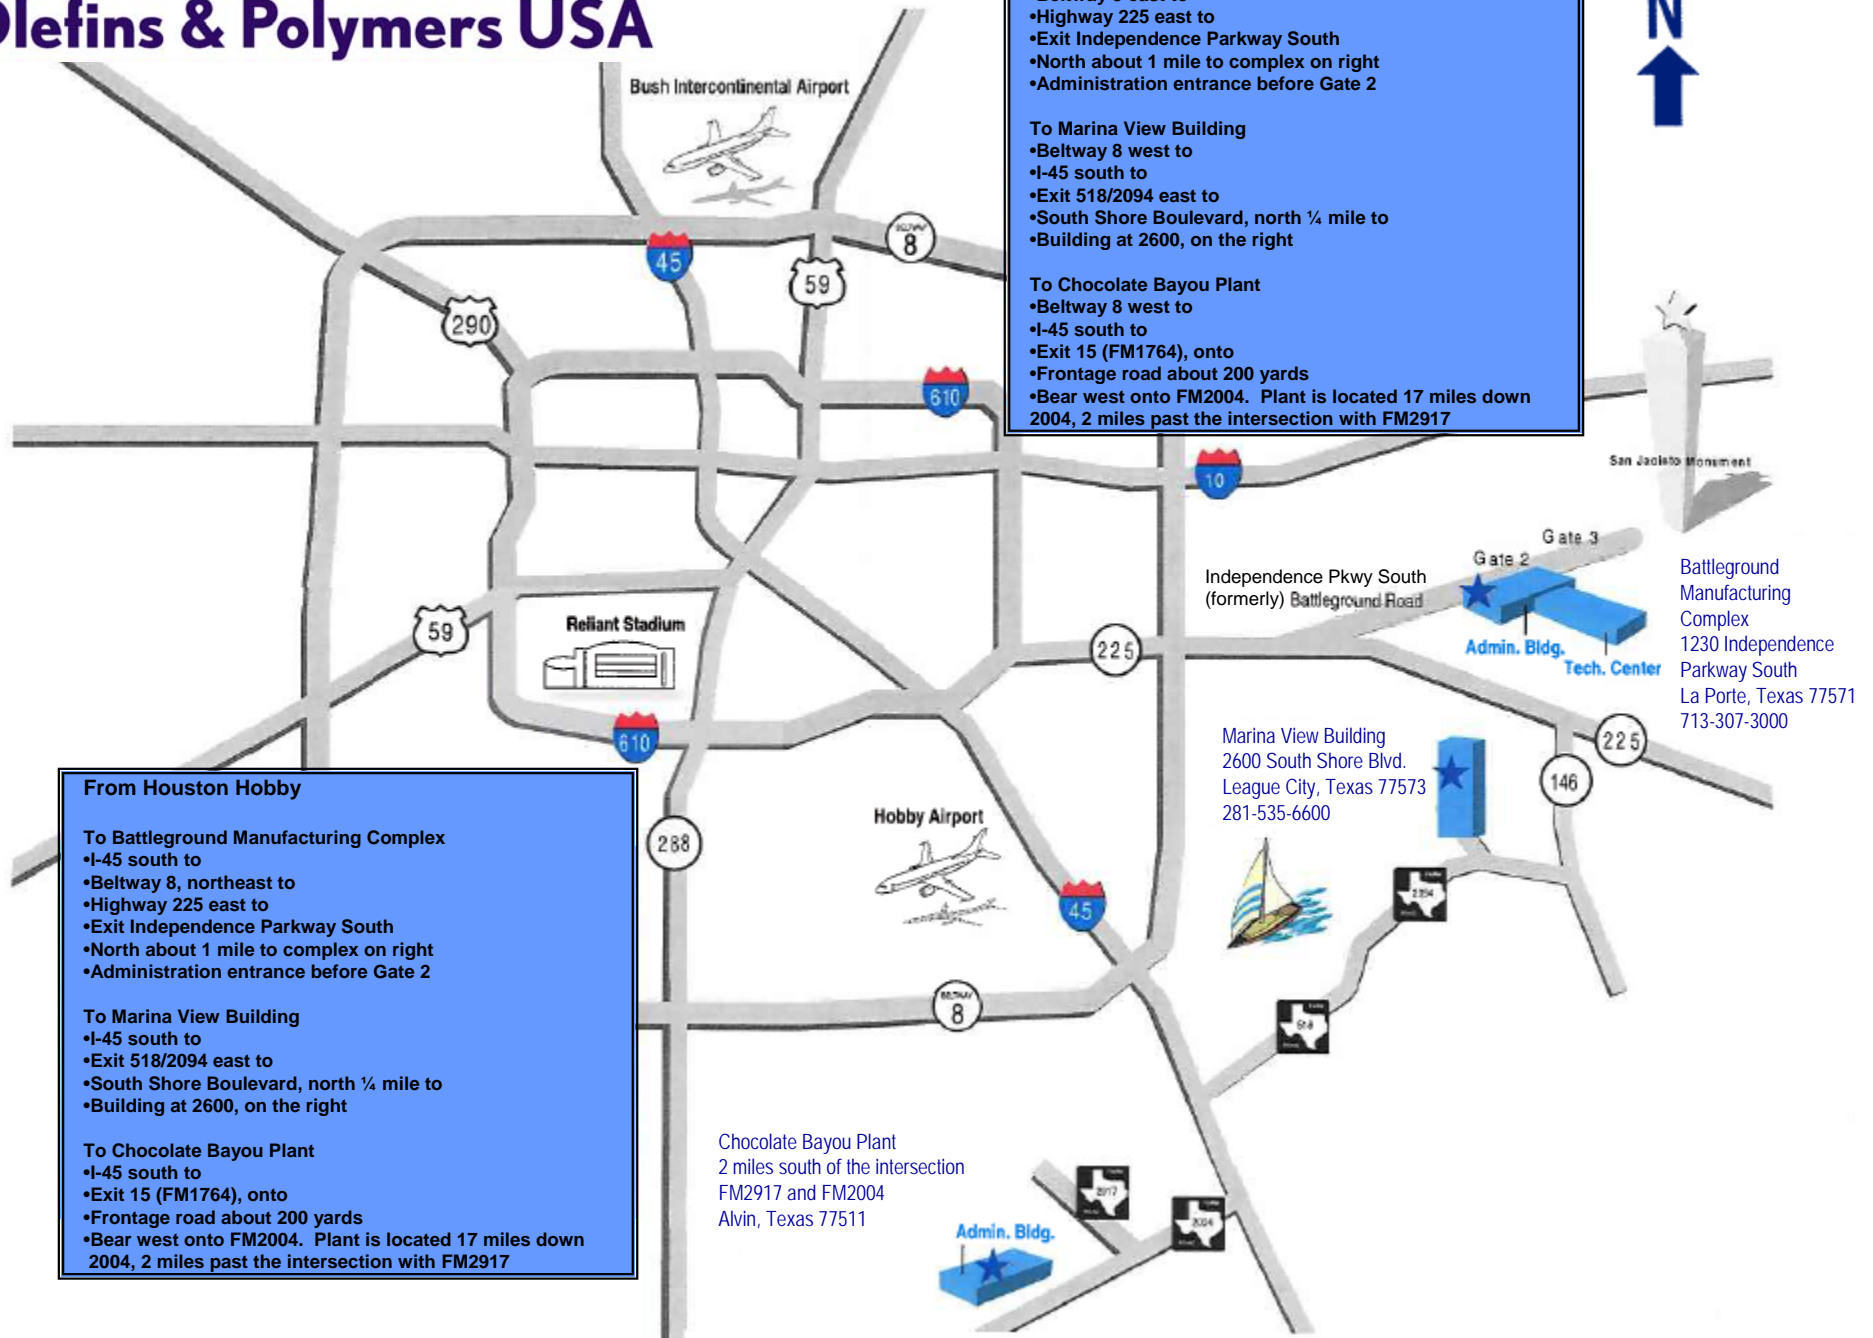

INEOS

Olefins & Polymers USA

From Bush Intercontinental

To Battleground Manufacturing Complex

- Beltway 8 east to
- Highway 225 east to
- Exit Independence Parkway South
- North about 1 mile to complex on right
- Administration entrance before Gate 2

To Marina View Building

- Beltway 8 west to
- I-45 south to
- Exit 518/2094 east to
- South Shore Boulevard, north ¼ mile to
- Building at 2600, on the right

To Chocolate Bayou Plant

- Beltway 8 west to
- I-45 south to
- Exit 15 (FM1764), onto
- Frontage road about 200 yards
- Bear west onto FM2004. Plant is located 17 miles down 2004, 2 miles past the intersection with FM2917

From Houston Hobby

To Battleground Manufacturing Complex

- I-45 south to
- Beltway 8, northeast to
- Highway 225 east to
- Exit Independence Parkway South
- North about 1 mile to complex on right
- Administration entrance before Gate 2

To Marina View Building

- I-45 south to
- Exit 518/2094 east to
- South Shore Boulevard, north ¼ mile to
- Building at 2600, on the right

To Chocolate Bayou Plant

- I-45 south to
- Exit 15 (FM1764), onto
- Frontage road about 200 yards
- Bear west onto FM2004. Plant is located 17 miles down 2004, 2 miles past the intersection with FM2917