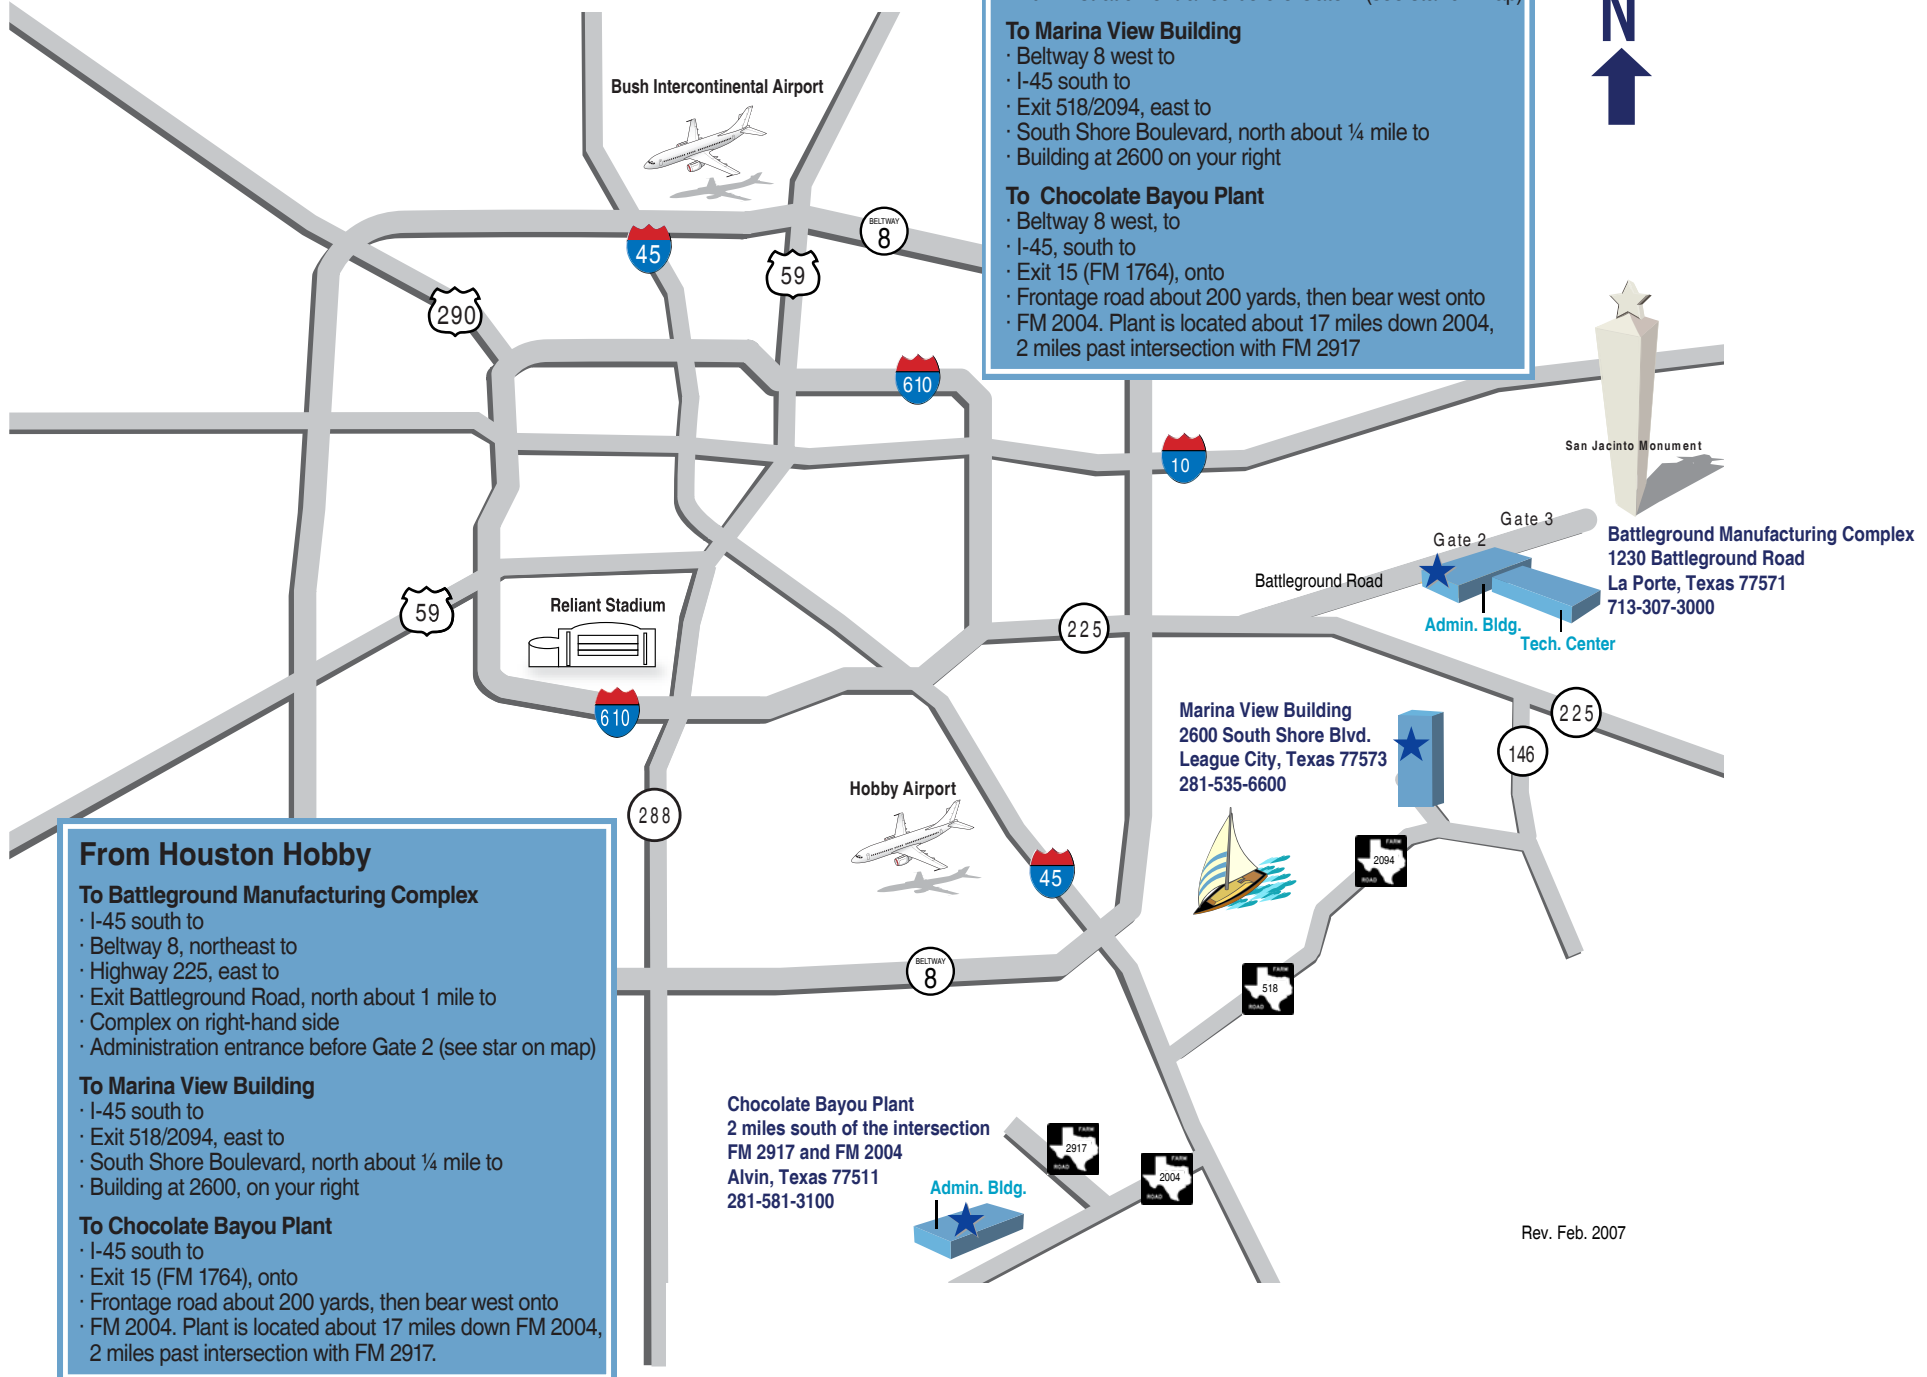

INEOS

Olefins & Polymers USA

From Bush Intercontinental

To Battleground Manufacturing Complex

- Beltway 8 east to
- Highway 225, east to
- Exit Battleground Road, north about 1 mile to
- Complex on right-hand side
- Administration entrance before Gate 2 (see star on map)

To Marina View Building

- Beltway 8 west to
- I-45 south to
- Exit 518/2094, east to
- South Shore Boulevard, north about ¼ mile to
- Building at 2600 on your right

To Chocolate Bayou Plant

- Beltway 8 west, to
- I-45, south to
- Exit 15 (FM 1764), onto
- Frontage road about 200 yards, then bear west onto
- FM 2004. Plant is located about 17 miles down 2004, 2 miles past intersection with FM 2917

From Houston Hobby

To Battleground Manufacturing Complex

- I-45 south to
- Beltway 8, northeast to
- Highway 225, east to
- Exit Battleground Road, north about 1 mile to
- Complex on right-hand side
- Administration entrance before Gate 2 (see star on map)

To Marina View Building

- I-45 south to
- Exit 518/2094, east to
- South Shore Boulevard, north about ¼ mile to
- Building at 2600, on your right

To Chocolate Bayou Plant

- I-45 south to
- Exit 15 (FM 1764), onto
- Frontage road about 200 yards, then bear west onto
- FM 2004. Plant is located about 17 miles down FM 2004, 2 miles past intersection with FM 2917.